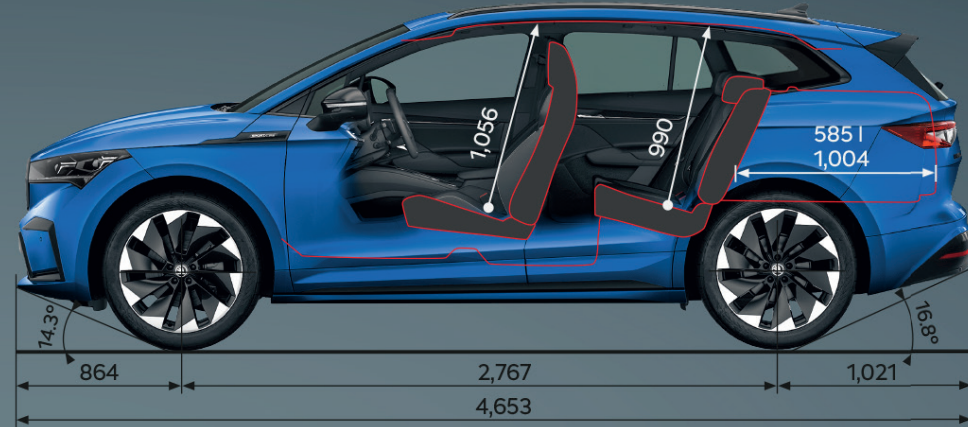

ŠKODA

ENYAQ SPORTLINE iV

DIMENSIONS [MM]

SOURCE: ŠKODA AUTO