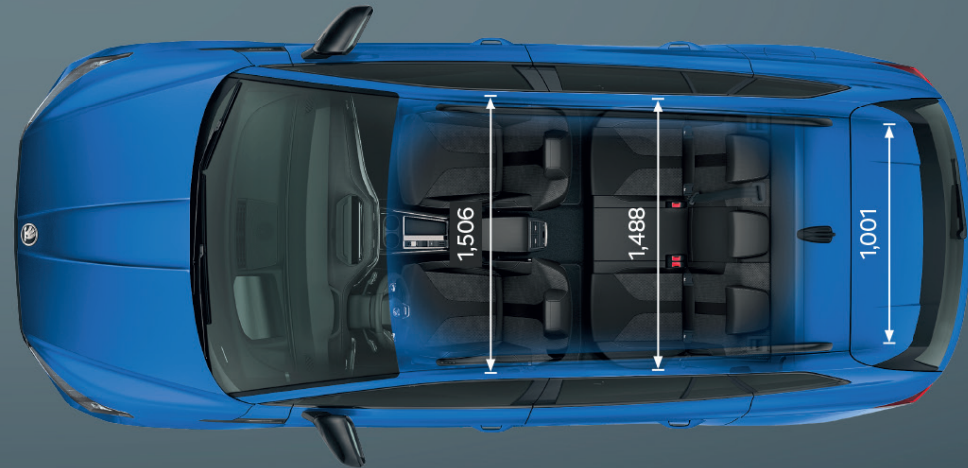

ŠKODA

ENYAQ SPORTLINE iV

DIMENSIONS [MM]

SOURCE: ŠKODA AUTO