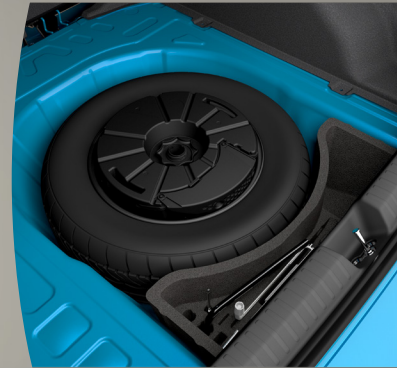

**+1 8 SPEAKERS**  
**SUBWOOFER**  
(380 W)\*

- > **2 front and 2 rear tweeters**  
(4× 20 W)
- > **2 front and 2 rear bass speakers**  
(4× 50 W)
- > **1 subwoofer**  
(100 W, in spare-wheel well)
- > **1 amplifier**  
(under the front-passenger seat)