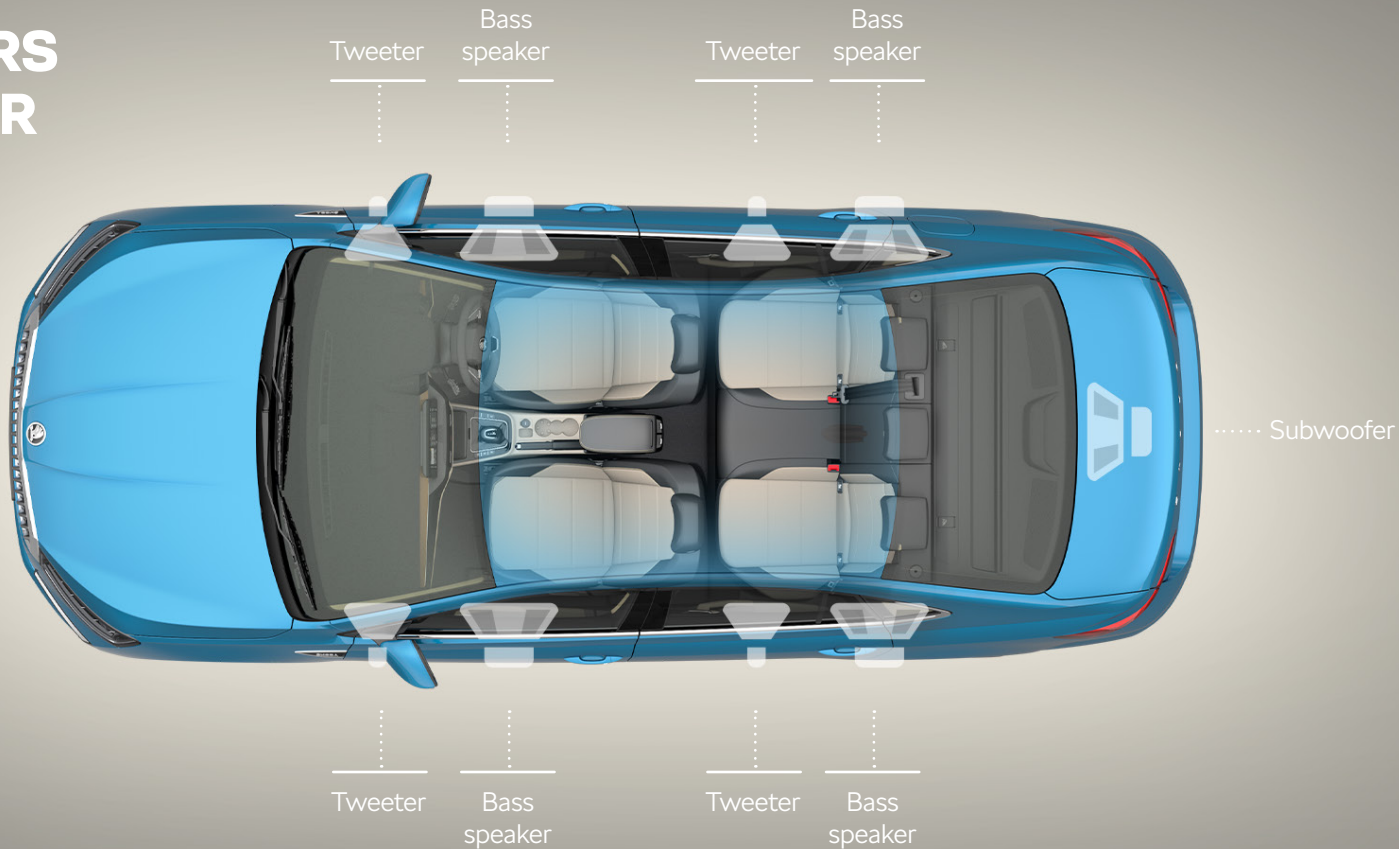

**+1 8 SPEAKERS**  
**SUBWOOFER**  
(380 W)\*

- > **2 front and 2 rear tweeters**  
(4× 20 W)
- > **2 front and 2 rear bass speakers**  
(4× 50 W)
- > **1 subwoofer**  
(100 W, in spare-wheel well)
- > **1 amplifier**  
(under the front-passenger seat)