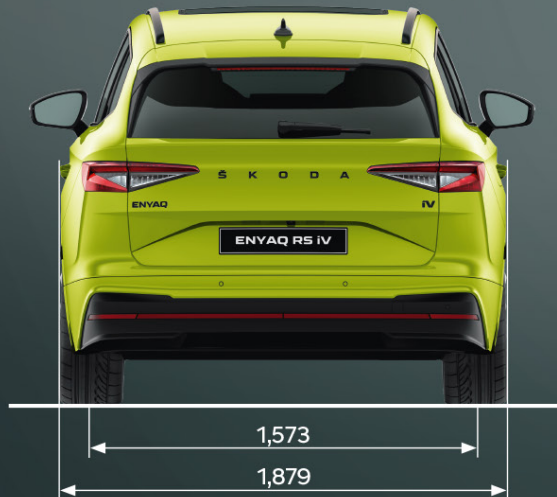

THE NEW ŠKODA

# ENYAQ RS iV

DIMENSIONS [mm]

SOURCE: ŠKODA AUTO