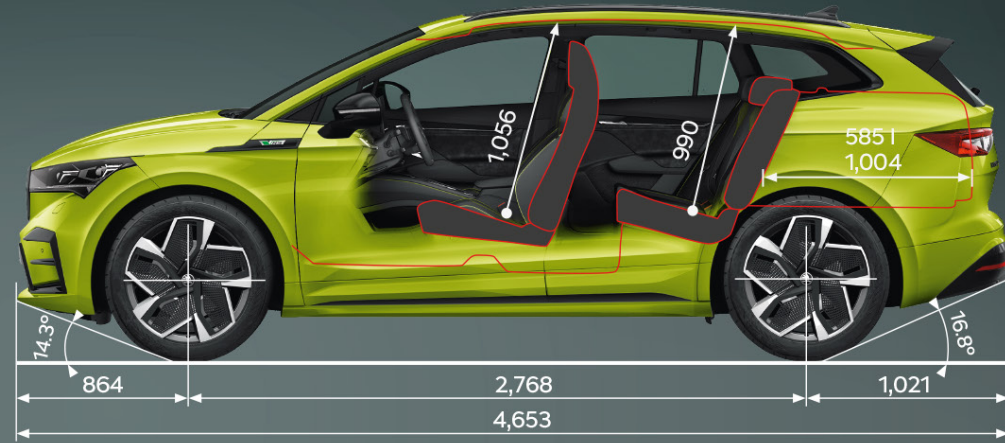

THE NEW ŠKODA

# ENYAQ RS iV

DIMENSIONS [mm]

SOURCE: ŠKODA AUTO