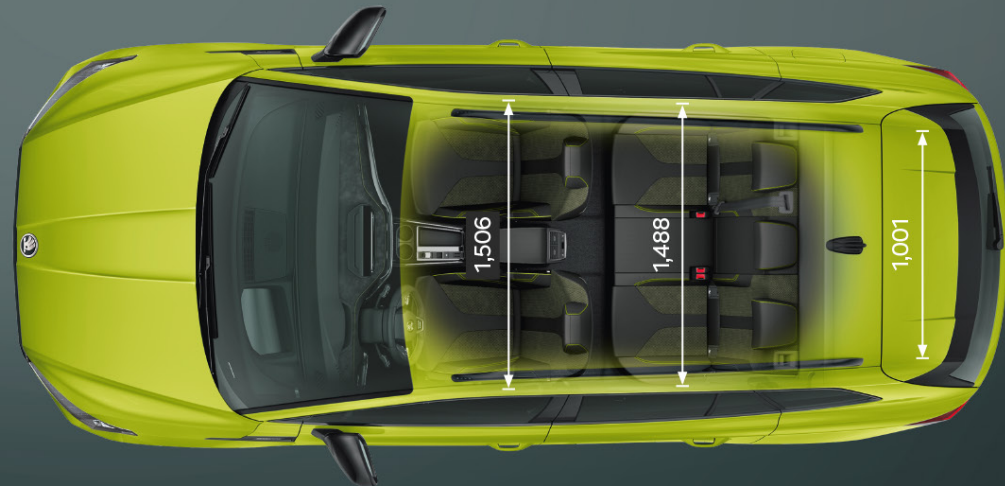

THE NEW ŠKODA

# ENYAQ RS iV

DIMENSIONS [mm]

SOURCE: ŠKODA AUTO