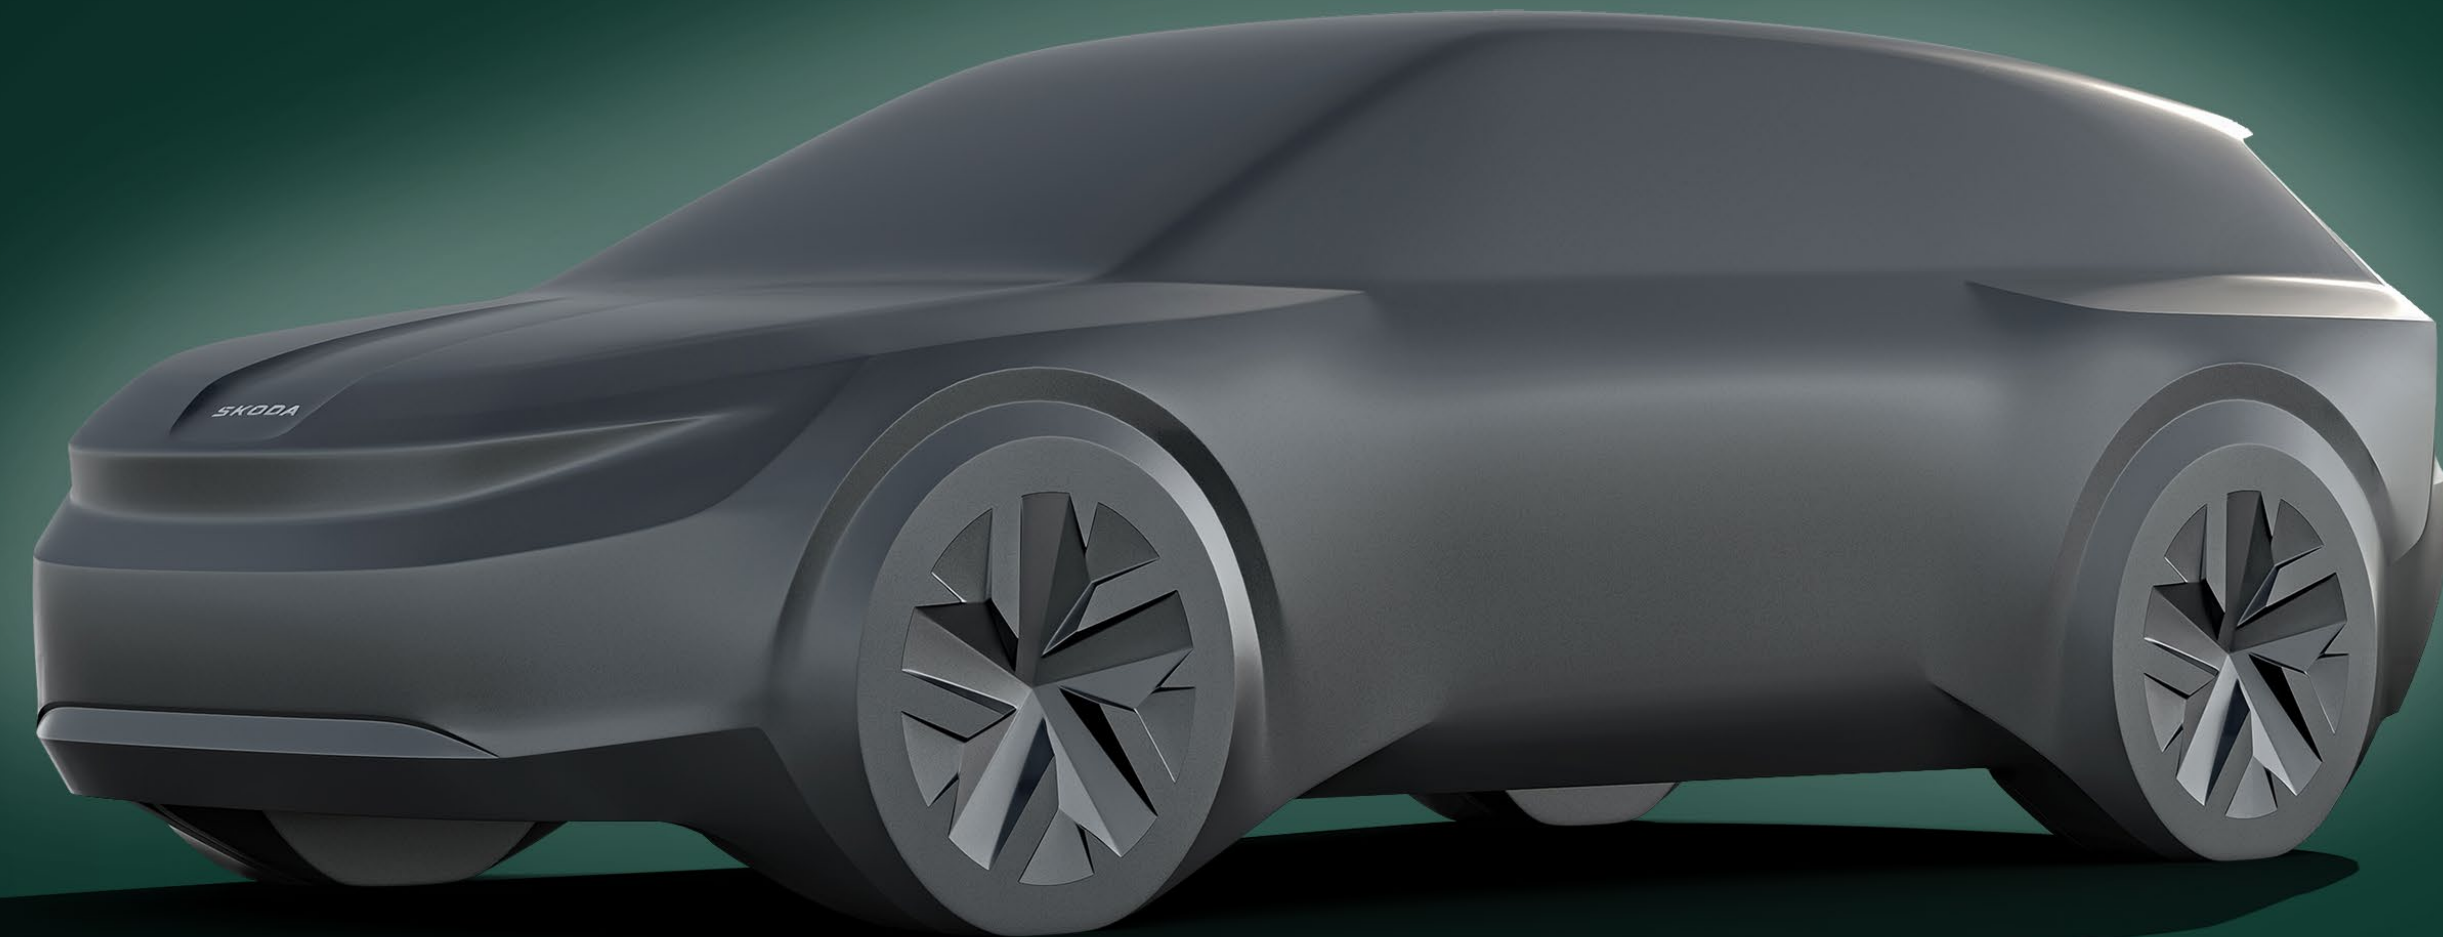

# Let's explore "Combi"

Škoda's estate bestseller electrified

- ▶ Around 4.7 m long
- ▶ Ideal for both families and businesses
- ▶ Following up on the estate segment success

SKODA